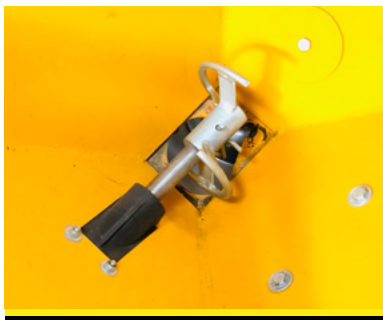

PROFESSIONAL SERIES MOUNTED SQUARE DEPOT TYPE FERTILIZER SPREADER

SMFRS-900PDH

SMFRS-3000PDH

SMFRS-2500PDH

SMFRS-900PDH

SMFRS-1500PDH

SMFRS-1200PDH

SMFRS-900PDH

SMFRS-1800PDH

SMFRS-1500PDH

SMFRS-2000PDH

SMFRS-1200PDH

GENERAL FEATURES

The fertilizer spreader is used before and after crop planting. The purpose of using the fertilizer spreader is for increasing soil and crop yields. Our fertilizer spreaders, which are connected to the tractor with a three-point suspension system, take their movement from the tractor PTO. Our Fertilizer Spreader, which has high quality gearboxes, receives movement from PTO and transfer it to the disc and performs the fertilizer spreading process with the force generated on the disc.

TECHNICAL DETAILS

CODE	CAPACITY (LT)	TYPE OF MACHINE	TYPE OF DEPOT	TYPE OF MIXER	TYPE OF GEARBOX	OPEN-CLOSE ADJUSTMENT	WORKING WIDTH	PTO ROTATION (RPM)	REQUIRED POWER (HP)	INOX DISC	BIGGER DISC 24-36 METER	REAR LIGHT KIT	REFLECTOR KIT	TENT	LADDER
SMFRS-900PDH	900	MOUNTED PROFESSIONAL	SQUARE	HORIZONTAL	DOUBLE DISC	HYDRAULIC	18-24 METER	540	65-75	STANDARD	OPTIONAL	STANDARD	STANDARD	STANDARD	-
SMFRS-1200PDH	1200	MOUNTED PROFESSIONAL	SQUARE	HORIZONTAL	DOUBLE DISC	HYDRAULIC	18-24 METER	540	75-80	STANDARD	OPTIONAL	STANDARD	STANDARD	STANDARD	-
SMFRS-1500PDH	1500	MOUNTED PROFESSIONAL	SQUARE	HORIZONTAL	DOUBLE DISC	HYDRAULIC	18-24 METER	540	80-90	STANDARD	OPTIONAL	STANDARD	STANDARD	STANDARD	-
SMFRS-1800PDH	1800	MOUNTED PROFESSIONAL	SQUARE	HORIZONTAL	DOUBLE DISC	HYDRAULIC	18-24 METER	540	90-100	STANDARD	OPTIONAL	STANDARD	STANDARD	STANDARD	-
SMFRS-2000PDH	2000	MOUNTED PROFESSIONAL	SQUARE	HORIZONTAL	DOUBLE DISC	HYDRAULIC	18-24 METER	540	100-120	STANDARD	OPTIONAL	STANDARD	STANDARD	STANDARD	OPTIONAL